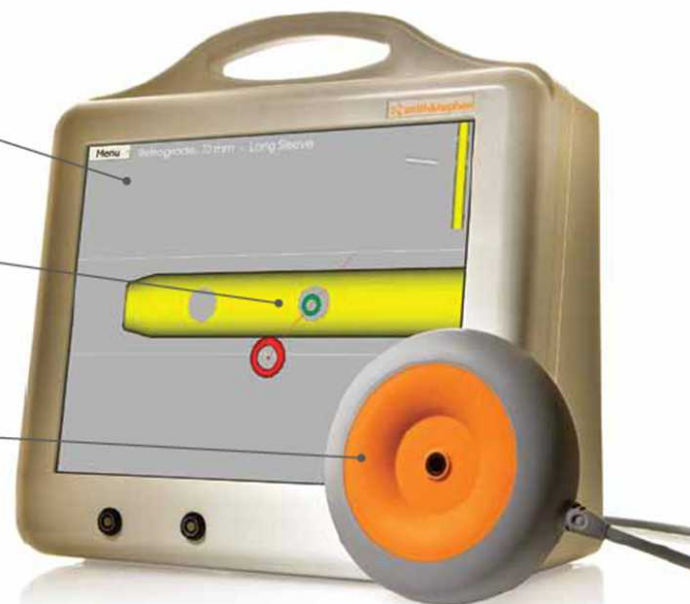

# INTERFATA

- **Nesterila**
- **Touch screen**
- **Nu necesita tastatura**
- **Trecere automata din plan frontal in plan sagital**
- **Platforma deschisa**
- **Timp de pornire = 1.5 minute**

# CONTROL COMPLET LA ZAVORAREA DISTALA

TRIGEN SURESHOT system: At your command

- **primul si singurul sistem cu imagine virtuala in timp real**
- **nu este o tehnica noua, ci o noua tehnologie**
- **control complet reduce iradierea scade timpul operator**

Computer-based calibrated software provides perfect circle targeting

Continuous visual real-time feedback of drill position ensures correct direction and angle

All under your direct control; requires no fluoroscopy during distal locking